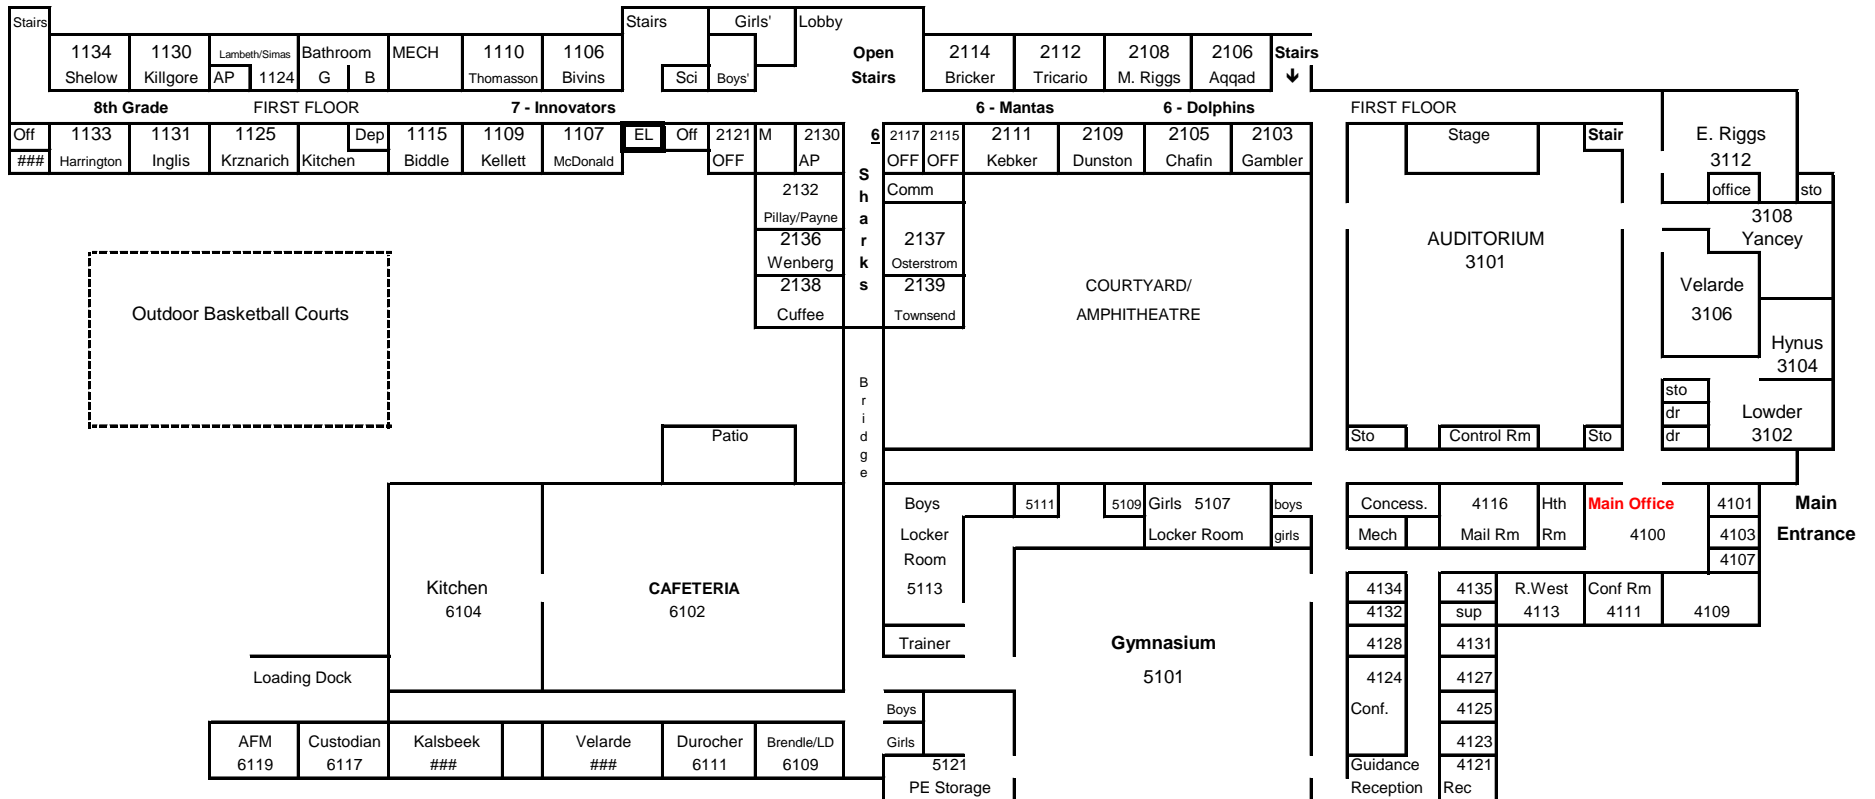

Martin GT Magnet Middle School

"Home of the Mustangs"

School Bus Loading / Unloading Zone

T - 7001
Garrison

T - 7002
Green

T - 7003
PE

Carpool Loading / Unloading Zone

HORTON STREET