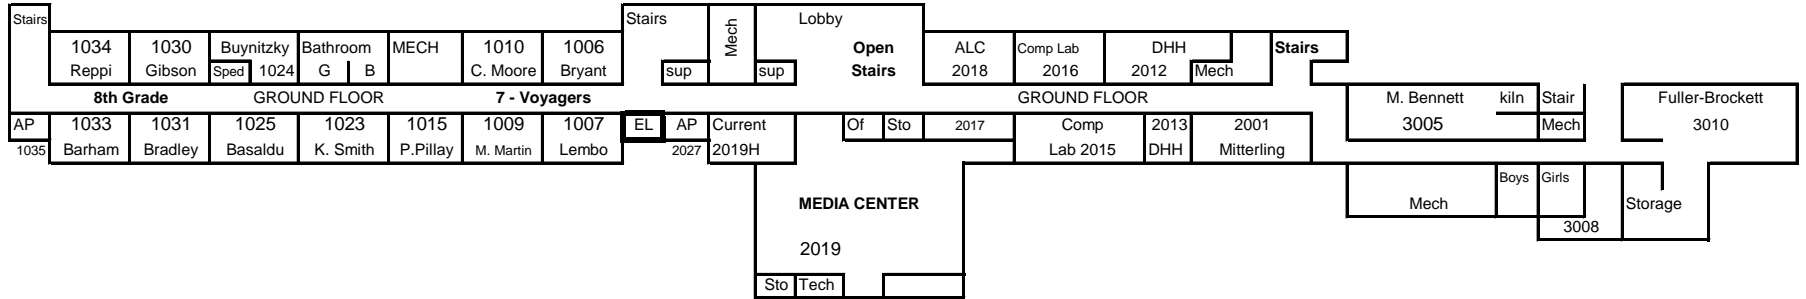

Martin GT Magnet Middle School

"Home of the Mustangs"

School Bus Loading / Unloading Zone

T - 7001
Garrison

T - 7002
Green

T - 7003
PE

Carpool Loading / Unloading Zone

HORTON STREET