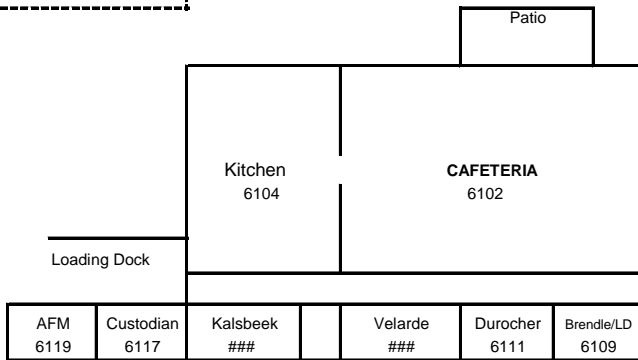

Martin GT Magnet Middle School

"Home of the Mustangs"

School Bus Loading / Unloading Zone

T - 7001
Garrison

T - 7002
Green

T - 7003
PE

Carpool Loading / Unloading Zone

HORTON STREET